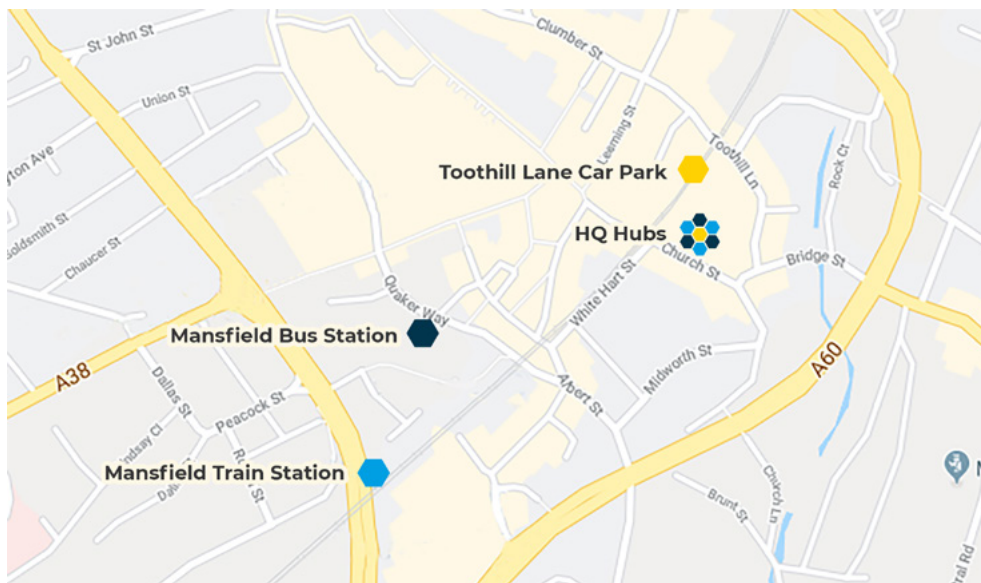

How to find us

29A & B Church Street, Mansfield, Nottinghamshire, NG18 1AF

HQ Hubs is situated on the one way system in the heart of the historic town of Mansfield

By Train / Bus

We are a 5 minute walk from Mansfield Train Station and Bus Stations.

www.thetrainline.com/stations/mansfield

By Car

HQ Hubs is only 9 miles from the M1 Junction 28.

Parking

There are a few spaces outside The Hub that are available for 1 hour free parking as well as disabled bays for up to 4.

For longer stays, you can use the long stay car park at Toothill Lane, postcode NG18 1NN, just a 3 minute walk away.

[Click here to view more information about Toothill Lane Car Park](#)

www.mansfield.gov.uk/directory-record/28/toothill-lane-long-stay-car-park